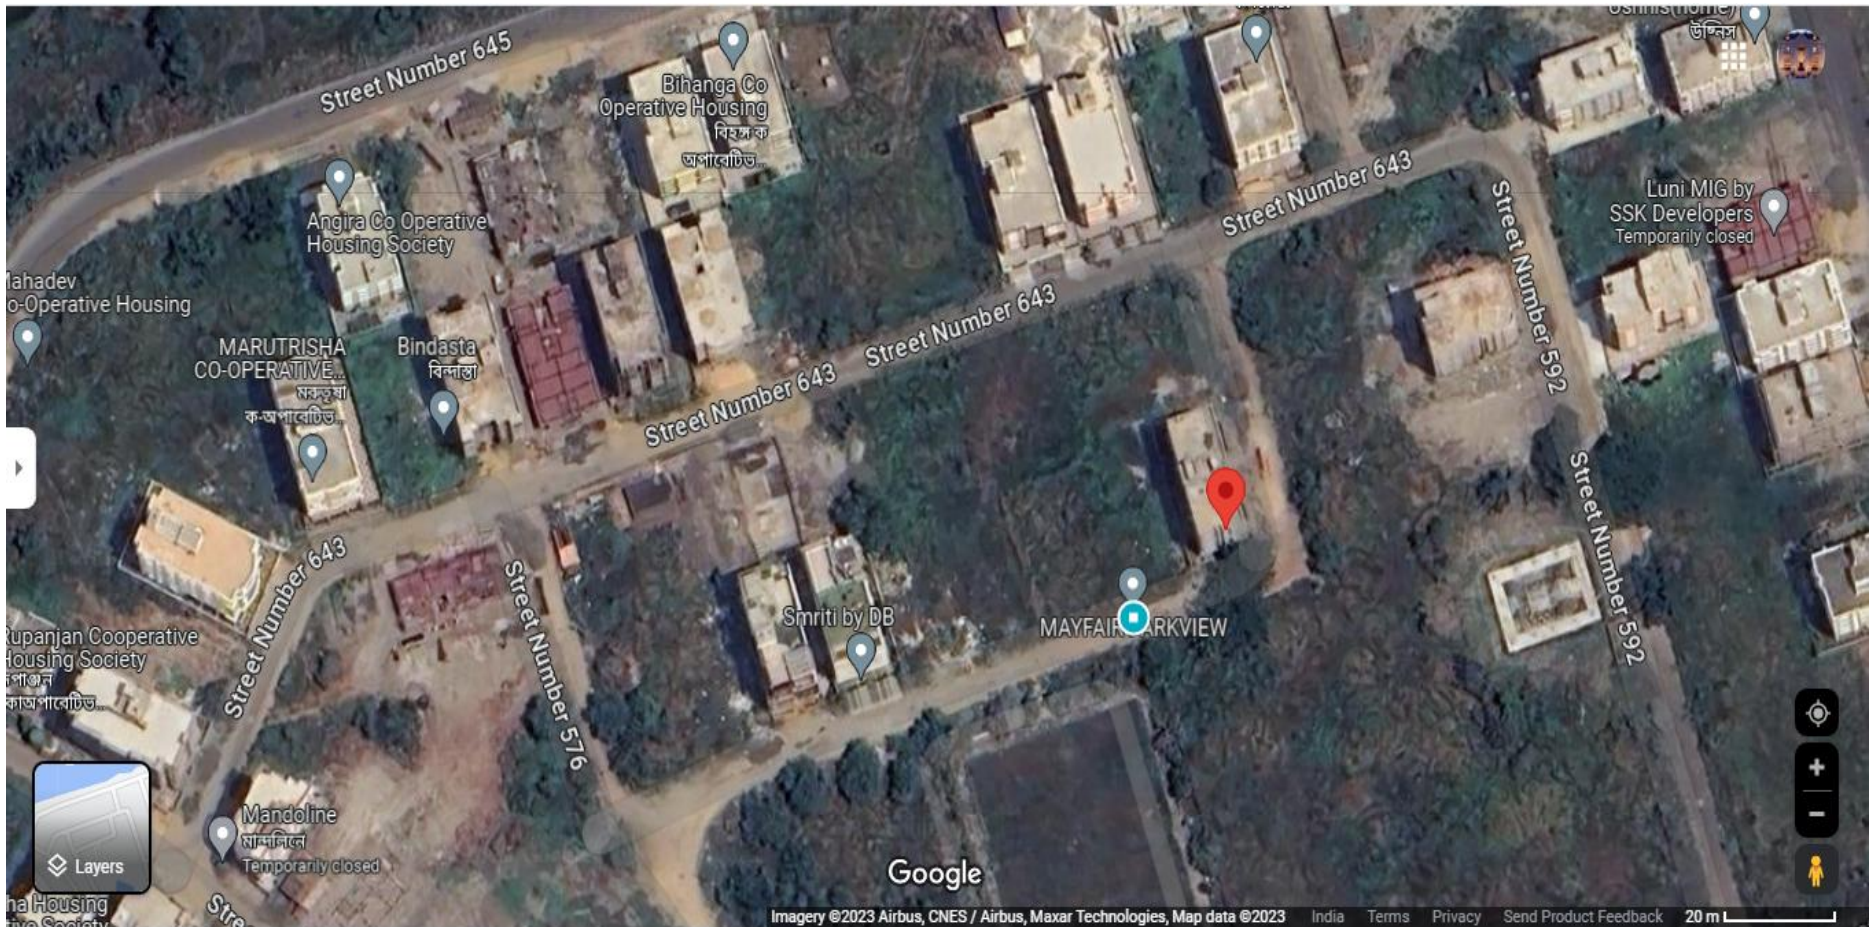

SCALE 1:1000

**MAYFAIR PARK VIEW 'MAYFAIR PROPERTIES' AT
PREMISES NO.: -16-0633, PLOT NO.: - AA-IIB-961,
HIG-I-II OF ACTION AREA-IIB OF NEW TOWN,
KOLKATA.**

LAT 22°36'57.8"N
LONG 88°28'28.1"E

MAYFAIR PARK VIEW 'MAYFAIR PROPERTIES' AT PREMISES NO.:-16-0633, PLOT NO.:- AA-IIB-961, HIG-I-II OF ACTION AREA-IIB OF NEW TOWN, KOLKATA.

22°36'57.8"N

88°28'28.1"E